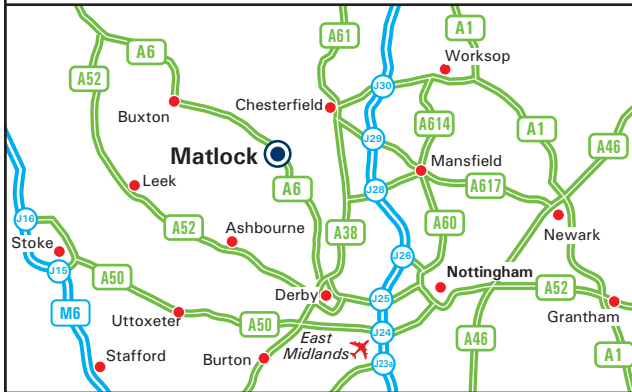

ElliotMather LLP

Solicitors

**Matlock
Sherwood House
Holt Lane
Matlock
Derbyshire DE4 3LY**

Tel: 01629 584885 - Fax: 01629 584778
Email: info@elliottmather.co.uk - www.elliottmather.co.uk